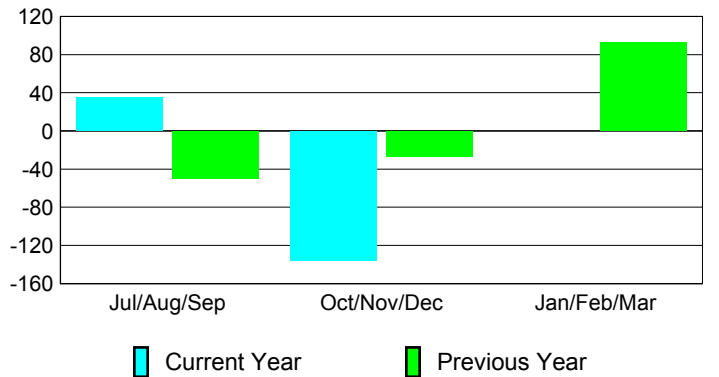

Gender Comparison 2012-2013

Jul/Aug/Sep

Oct/Nov/Dec

Jan/Feb/Mar

Male

Female