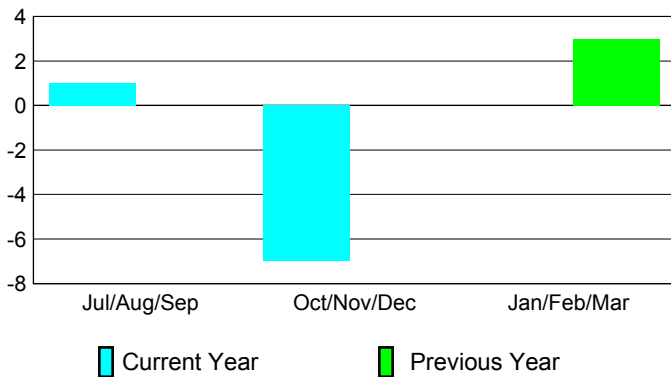

2012-2013 GMT Reports for District (or Undistricted) **District 318 D**

GMT: M NAGARAJAN

Location: INDIA

GMT CA: 6

CLUBS

Club Results
2012-2013

Clubs
2011-2012

Month	New Club Goal	Actual New Clubs	Actual Dropped Clubs	Gain/Loss of Clubs	Gain/Loss of Clubs
Jul/Aug/Sep		1	0	1	0
Oct/Nov/Dec		1	-8	-7	0
Jan/Feb/Mar					3
Totals		2	-8	-6	3

Club Results 2012-2013

Goal, New, Dropped, Gain/Loss

Comparison of Club Gain/Loss

Current Year Compared to the Previous Year

YTD Status Quo Clubs 2012-2013

Status Quo Clubs Compared to Status Quo Members

MEMBERSHIP

Membership Results
2012-2013

Membership
2011-2012

Month	Net Memb Goal	Actual New Memb	Actual Dropped Memb	Gain/Loss of Memb	Gain/Loss of Memb
Jul/Aug/Sep		91	-56	35	-50
Oct/Nov/Dec		95	-231	-136	-27
Jan/Feb/Mar					93
Totals		186	-287	-101	16

Membership Results 2012-2013

Goal, New, Dropped, Gain/Loss

Comparison of Membership Gain/Loss

Current Year Compared to the Previous Year

Gender Comparison 2012-2013

Jul/Aug/Sep

Oct/Nov/Dec

Jan/Feb/Mar

Male

Female