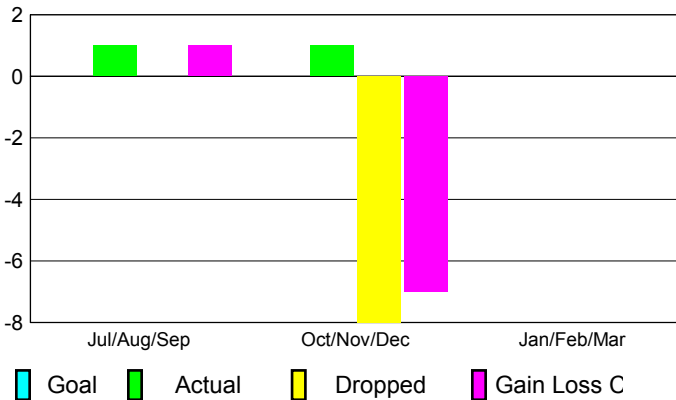

## CLUBS

Club Results  
2012-2013

Clubs  
2011-2012

Month	New Club Goal	Actual New Clubs	Actual Dropped Clubs	Gain/Loss of Clubs	Gain/Loss of Clubs
Jul/Aug/Sep		1	0	1	0
Oct/Nov/Dec		1	-8	-7	0
Jan/Feb/Mar					3
<b>Totals</b>		<b>2</b>	<b>-8</b>	<b>-6</b>	<b>3</b>

### Club Results 2012-2013

Goal, New, Dropped, Gain/Loss

### Comparison of Club Gain/Loss

Current Year Compared to the Previous Year