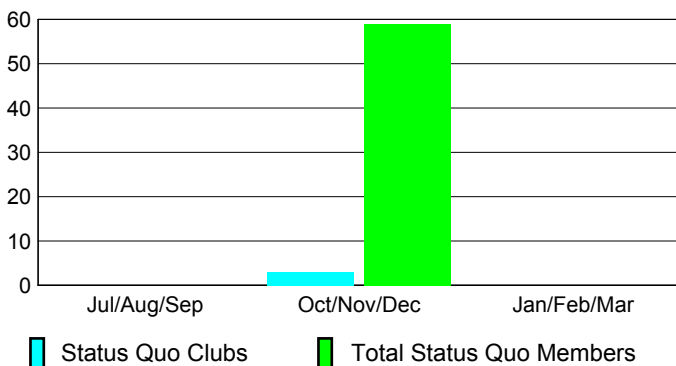

## CLUBS

Club Results  
2012-2013

Clubs  
2011-2012

Month	New Club Goal	Actual New Clubs	Actual Dropped Clubs	Gain/Loss of Clubs	Gain/Loss of Clubs
Jul/Aug/Sep		1	0	1	0
Oct/Nov/Dec		1	-8	-7	0
Jan/Feb/Mar					3
<b>Totals</b>		<b>2</b>	<b>-8</b>	<b>-6</b>	<b>3</b>

### Club Results 2012-2013

Goal, New, Dropped, Gain/Loss

### Comparison of Club Gain/Loss

Current Year Compared to the Previous Year

### YTD Status Quo Clubs 2012-2013

Status Quo Clubs Compared to Status Quo Members