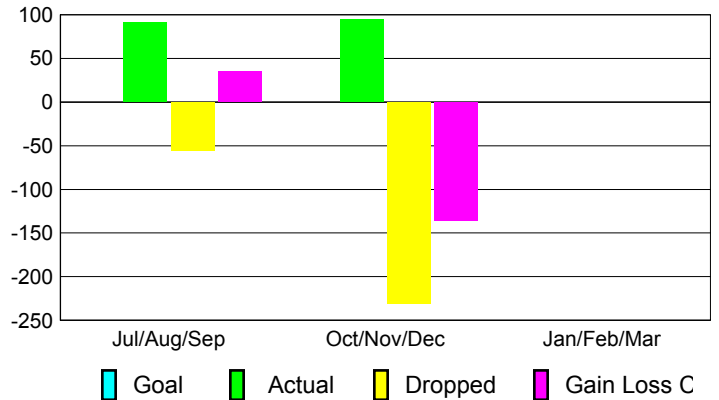

### YTD Status Quo Clubs 2012-2013

Status Quo Clubs Compared to Status Quo Members

## MEMBERSHIP

Membership Results  
2012-2013

Membership  
2011-2012

Month	Net Memb Goal	Actual New Memb	Actual Dropped Memb	Gain/Loss of Memb	Gain/Loss of Memb
Jul/Aug/Sep		91	-56	35	-50
Oct/Nov/Dec		95	-231	-136	-27
Jan/Feb/Mar					93
<b>Totals</b>		<b>186</b>	<b>-287</b>	<b>-101</b>	<b>16</b>

### Membership Results 2012-2013

Goal, New, Dropped, Gain/Loss

### Comparison of Membership Gain/Loss

Current Year Compared to the Previous Year